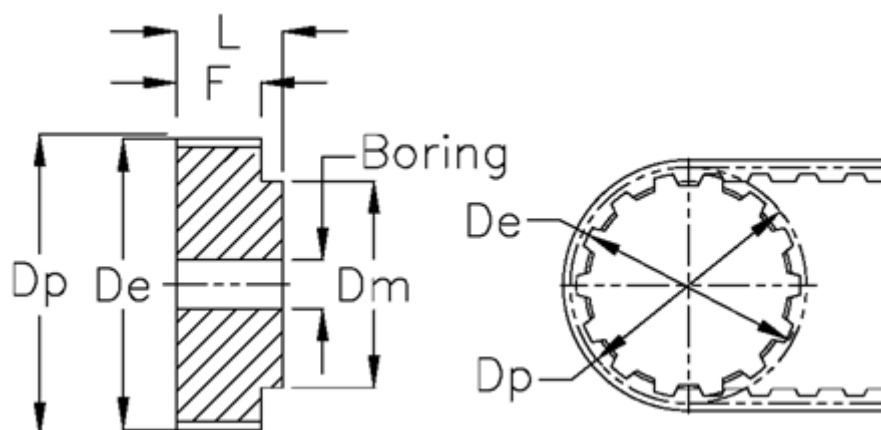

Article number: 60415227060

Description: Timing Belt Pulley 27 AT5 60/0

Measures

Belt width	= - 16 mm	Type = AT5
D_e	= 94.25	Weight = 0.43
D_m	= 65	
D_p	= 95.5	
F	= 21	
L	= 27	
Pre-drilled	= 8	
Tooth number	= 60	